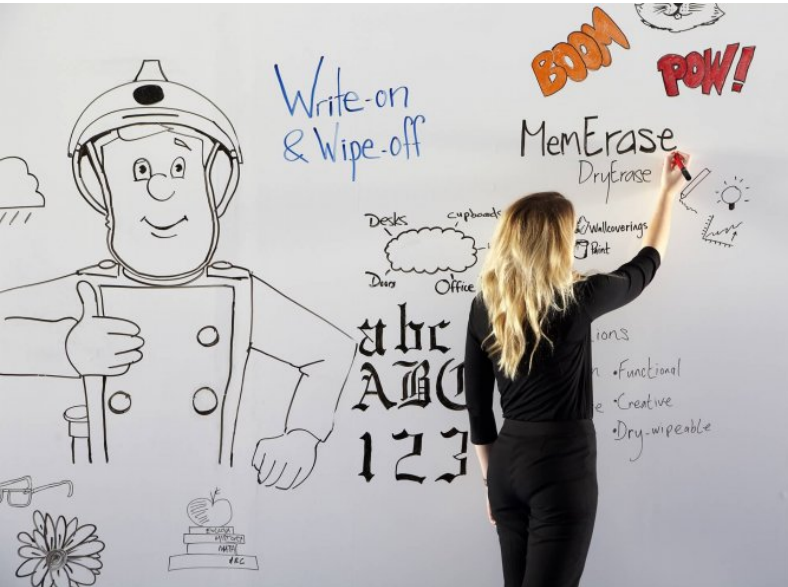

Transforms walls, doors, desks or any smooth surface in to a useable space on which you can write on and wipe off! Each kit includes enough MemErase Paint to cover 6 sq.metres. Contains: DryErase Surface Clear Paint Part 1 & 2, End User Guide, Eraser Cloth, Pair of latex gloves, Roller Frame 4", Roller Sleeve 6" HD Foam, Sanding Block, Striving Stick, DryErase Surface sticker, Application Instructions. Primer sold separately. Can be used to transform any primed and pre-painted surface.

Product Details

Design:	DryErase Surface Paint Kits
SKU:	MEMDRYCLEARKIT
Colour Description:	Clear
Width:	-
Length:	0 m
Sold By:	-
Construction Type:	-
Backer:	-
Weight:	-
Fire rating:	-

Hanging Information