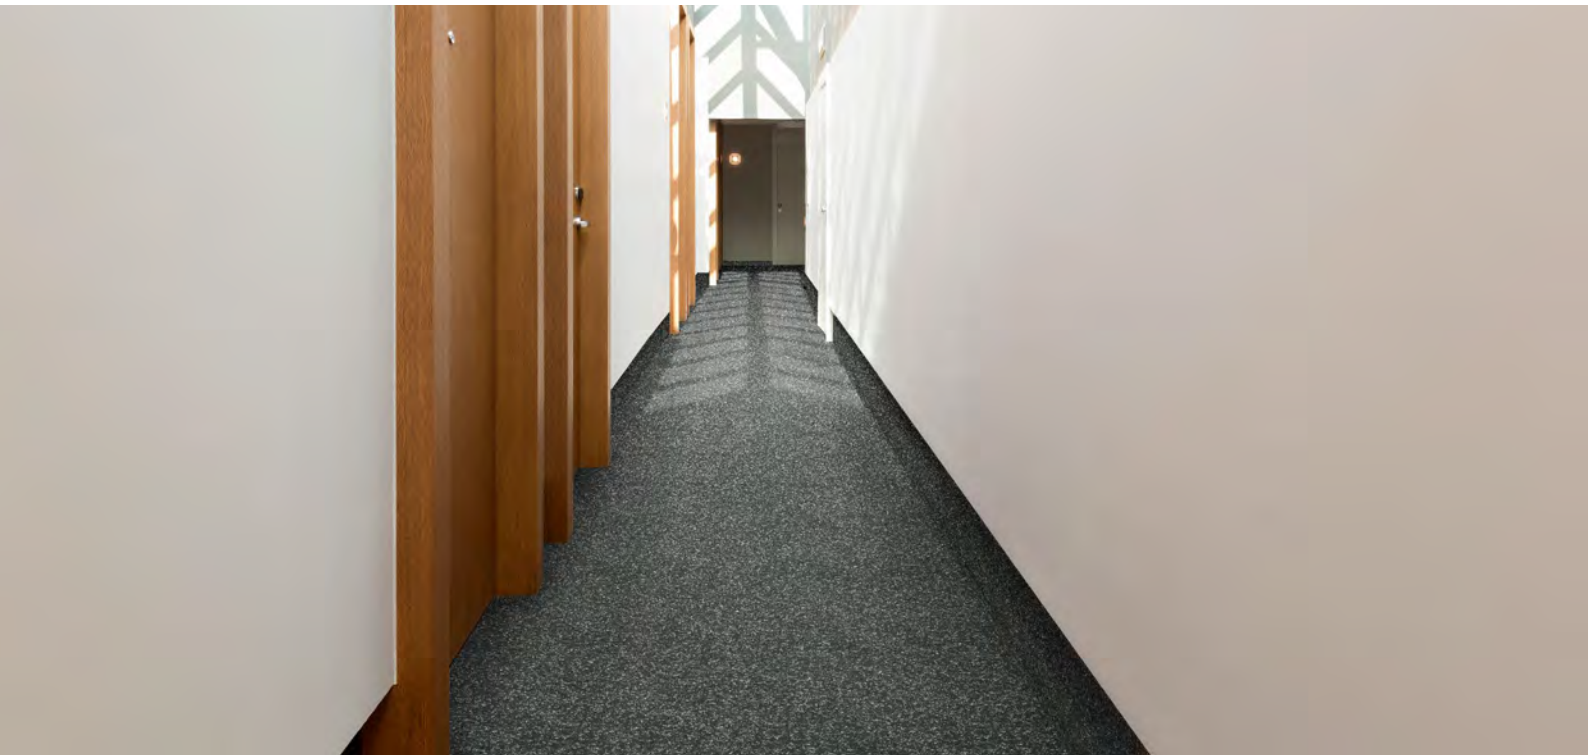

Resistant

A fibre-bonded and velour construction means these tiles stand strong against wear and tear so are the ideal choice for reception areas, doorways and entrances.

Each individual tile is easily lifted to clean or replace, reducing eco-damaging waste and your stress-levels simultaneously. Walkway's outstanding durability and impressive lifespan is covered by a 5 year guarantee, so you've got peace of mind when installing these tiles in a variety of commercial spaces.

**Affordable and resistant.
Do you want any better?**

[Read our blog](#)